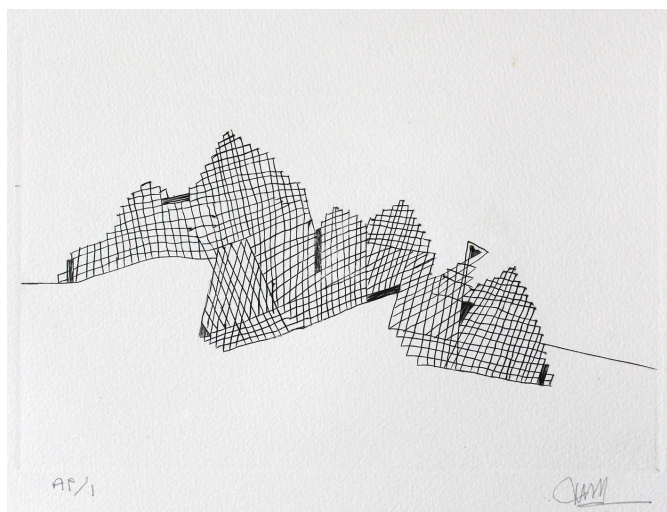

CCP-PAP.2014.006

ANGELO MAGNO

Favorite Things, A/P

Etching with aquatint

2014

24.7 x 20 cm. (plate size)