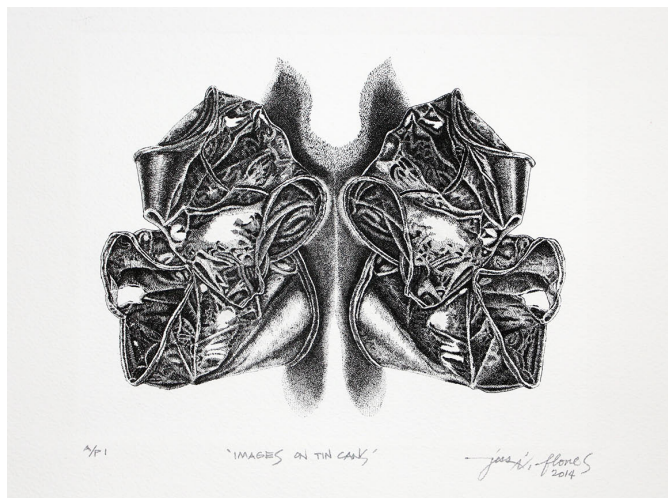

20 x 25.2 cm. (plate size)

CCP-PAP.2014.021

NOELL EL FAROL

Pacific Rim, A/P-1

Serigraph and hot print

2014

30 x 23 cm. (plate size)

CCP-PAP.2014.016

JESS FLORES

Images on Tin Cans, A/P 1

Line etching

2014

20 x 25 cm. (plate size)

CCP-PAP.2014.017

OFELIA GELVEZON-TEQUI

November, A/P 1